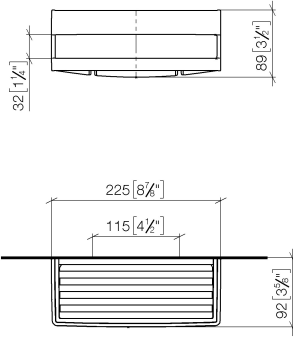

Shower basket for wall mounting - Chrome

83 290 832

- width 225mm
- Height: 89 mm
- Projection: 92 mm

 Chrome

83 290 832-00

 Soft Black

83 290 832-69

Shower basket for wall mounting - Chrome

83 290 832

mm [inches]

Shower basket for wall mounting - Chrome

83 290 832

Parts for other
finishes can be found
here: [Soft Black](#)

Spare parts list

No.	Item Number	Name	Quantity used	Delivery time
1	05 30 31 025 00 90	fixing set	1	2